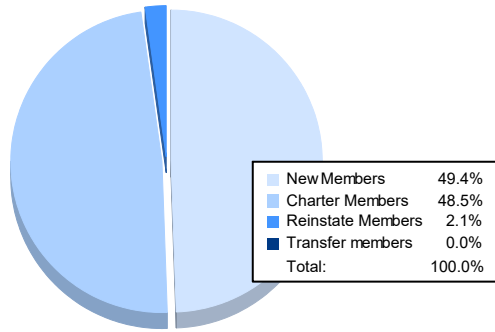

Membership Composition June 2021 Cumulative