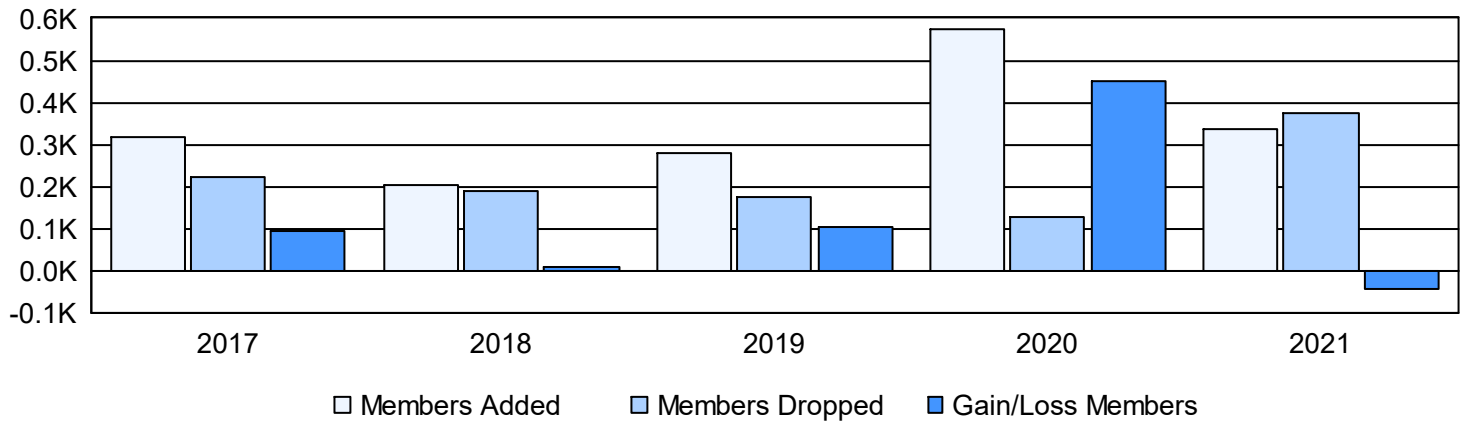

Year	New Clubs	Dropped Clubs	Gain/ Loss Clubs	New Members	Charter Members	Reinstate Members	Transfer Members	Total Member Added	Total Members Dropped	Gain/ Loss Members
2016-2017	3	4	-1	241	68	7	0	316	222	94
2017-2018	1	0	1	162	25	13	1	201	191	10
2018-2019	4	2	2	180	96	3	0	279	175	104
2019-2020	7	0	7	336	221	17	1	575	125	450
2020-2021	6	0	6	165	162	7	0	334	376	-42
Average	4	1	3	217	114	9	0	341	218	123

Clubs

Members